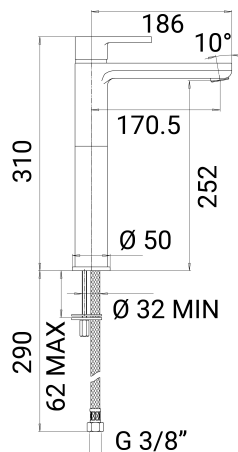

TECHNICAL DATASHEET

HEALTHCARE TAPWARE

Sink one-hole mixer - Energy savings - without drainage - 75698

Benefits of the product

- Opening on cold water: avoid to use hot water at the opening (energy savings)
- Spout height and projections fitted to the toilette at the washbasin
- Fits perfectly to all kind of bathroom
- Flow between 4 and 6L / min at 3 bar - in accordance with the French norm standard "Medical"; possible flow modification, in case of disassembly of the limiters, by adjusting screw between 4 and 20L / min.
- Water savings and water consumption control

Description

One-hole sink mixer tap without "clic-clac" drainage - deck-mounted model with thin lever. Fixed cast spout with 170.5 mm projection. Spout height: 252 mm. Ø 35 mm ceramic cartridge with energy savings: opening on cold water. Flow between 4 and 6L / min at 3 bar - in accordance with the NF standard "medical environment"; possible flow modification, in case of disassembly of the limiters, by adjusting screw between 4 and 20L / min. Cartridge fitted with a mechanical temperature limiting stop allowing adjustment in 5 positions. Tapware fitted as standard star-shaped flow straightener. Body, spout and controls in polished chrome plated brass. SPEX stainless steel braided hoses, M10X1, EP G'3/8, Lg 480mm. Basket filter seals mounted on the hoses limiting fouling. Reinforced fixation by a stainless steel rod M8. 10 year warranty. Sanifirst brand single hole washbasin mixer, fixed cast spout REF: 75698 or approved equivalent.