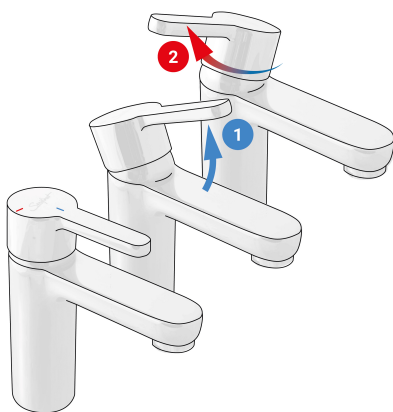

TECHNICAL DATASHEET

HEALTHCARE TAPWARE

Sink one-hole mixer - Energy savings - without drainage - 75698

Benefits of the product

- Opening on cold water: avoid to use hot water at the opening (energy savings)
- Spout height and projections fitted to the toilette at the washbasin
- Fits perfectly to all kind of bathroom
- Flow between 4 and 6L / min at 3 bar - in accordance with the French norm standard "Medical"; possible flow modification, in case of disassembly of the limiters, by adjusting screw between 4 and 20L / min.
- Water savings and water consumption control

Description

One-hole sink mixer tap without "clic-clac" drainage - deck-mounted model with thin lever. Fixed cast spout with 170.5 mm projection. Spout height: 252 mm. Ø 35 mm ceramic cartridge with energy savings: opening on cold water. Flow between 4 and 6L / min at 3 bar - in accordance with the NF standard "medical environment"; possible flow modification, in case of disassembly of the limiters, by adjusting screw between 4 and 20L / min. Cartridge fitted with a mechanical temperature limiting stop allowing adjustment in 5 positions. Tapware fitted as standard star-shaped flow straightener. Body, spout and controls in polished chrome plated brass. SPEX stainless steel braided hoses, M10X1, EP G'3/8, Lg 480mm. Basket filter seals mounted on the hoses limiting fouling. Reinforced fixation by a stainless steel rod M8. 10 year warranty. Sanifirst brand single hole washbasin mixer, fixed cast spout REF: 75698 or approved equivalent.