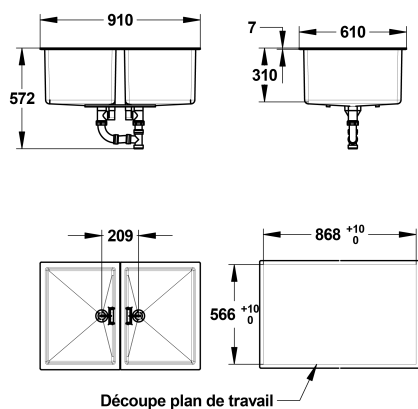

LABORATORY DRAINAGE

Double white sink with overflow 60x90 cm - 77023

Description

Double white polypropylene sink with overflow and drain 600X900mm, centre outlet and S60x6 thread \varnothing 40mm. Total Width (A): 610mm, total length (B): 908mm. 5-year warranty against manufacturing defects. Saniserap Brand double white sink 600X900mm REF: 77023 (formerly BA3 DSC B) or approved equivalent.

TECHNICAL DATASHEET

Additional Information

Product reference	77023
Previous reference	BA3 DSC B
Brand	Saniserap
Warranty	5 years
Dimension A (mm)	610
Dimension B (mm)	908
Depth (mm)	305
Lenght (mm)	90
Internal lenth (mm)	385
Special feature 1	Dual
Special feature 2	With overflow and basin waste
Special feature 3	Central output
Special feature 4	White
Packing	1
Connection	S60x6 thread Ø 40 mm