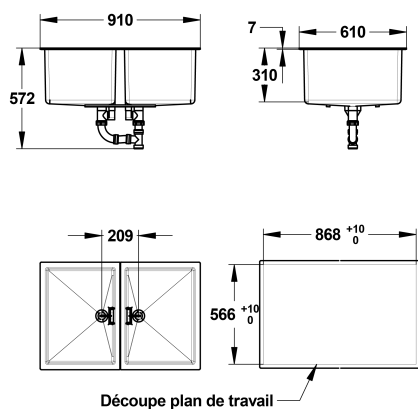

#### Double grey sink with overflow 60x90 cm - 77024

#### Description

Double grey polypropylene sink with overflow and drain 600X900mm, centre outlet and S60x6 thread  $\varnothing$  40mm. Total Width (A): 610mm, total length (B): 908mm. 5-year warranty against manufacturing defects. Saniserap Brand double grey sink 600X900mm REF: 77024 (formerly BA3 DSC B) or approved equivalent.

### Additional Information

<b>Product reference</b>	77024
<b>Previous reference</b>	BA3 DSC G
<b>Brand</b>	Saniserap
<b>Warranty</b>	5 years
<b>Dimension A (mm)</b>	610
<b>Dimension B (mm)</b>	908
<b>Depth (mm)</b>	305
<b>Lenght (mm)</b>	90
<b>Internal lenth (mm)</b>	385
<b>Special feature 1</b>	Dual
<b>Special feature 2</b>	With overflow and basin waste
<b>Special feature 3</b>	Central output
<b>Special feature 4</b>	Grey
<b>Packing</b>	1
<b>Connection</b>	S60x6 thread Ø 40 mm