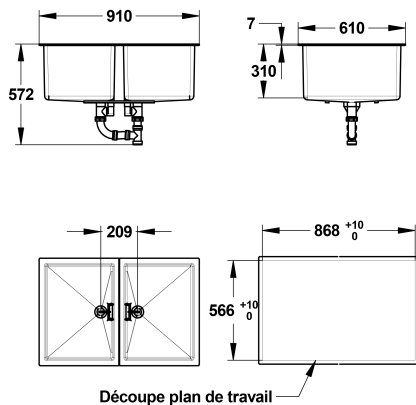

#### Double black sink with overflow 60x90 cm - 77025

#### Description

Double black polypropylene sink with overflow and drain 600X1200mm, centre outlet and S60x6 thread  $\varnothing$  40mm. Total Width (A): 610mm, total length (B): 908mm. 5-year warranty against manufacturing defects. Saniserap brand double black sink 600X900mm REF: 77025 (formerly BA3 DSC N) or approved equivalent.

### Additional Information

<b>Product reference</b>	77025
<b>Previous reference</b>	BA3 DSC N
<b>Brand</b>	Saniserap
<b>Warranty</b>	5 years
<b>Dimension A (mm)</b>	610
<b>Dimension B (mm)</b>	908
<b>Depth (mm)</b>	305
<b>Lenght (mm)</b>	90
<b>Internal lenth (mm)</b>	385
<b>Special feature 1</b>	Dual
<b>Special feature 2</b>	With overflow and basin waste
<b>Special feature 3</b>	Central output
<b>Special feature 4</b>	Black
<b>Packing</b>	1
<b>Connection</b>	S60x6 thread Ø 40 mm