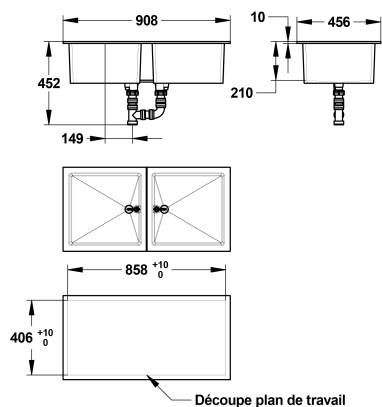

#### Double white sink with overflow 45x90 cm - 77035

#### Description

Double white polypropylene sink with overflow and drain 450X900mm, centre outlet and S60x6 thread  $\varnothing$  40mm. Total Width (A): 457mm, total length (B): 908mm. 5-year warranty against manufacturing defects. Saniserap Brand double white sink 450X900mm REF: 77035 (formerly EV3 DSC B) or approved equivalent.

### Additional Information

<b>Product reference</b>	77035
<b>Previous reference</b>	EV3 DSC B
<b>Brand</b>	Saniserap
<b>Warranty</b>	5 years
<b>Dimension A (mm)</b>	457
<b>Dimension B (mm)</b>	908
<b>Depth (mm)</b>	205
<b>Lenght (mm)</b>	90
<b>Internal lenth (mm)</b>	380
<b>Special feature 1</b>	Dual
<b>Special feature 2</b>	With overflow and basin waste
<b>Special feature 3</b>	Central output
<b>Special feature 4</b>	White
<b>Packing</b>	1
<b>Connection</b>	S60x6 thread Ø 40 mm