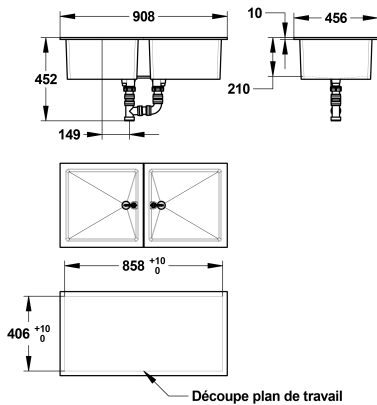

#### Double black sink with overflow 45x90 cm - 77037

#### Description

Double black polypropylene sink with overflow and drain 450X900mm, centre outlet and S60x6 thread  $\varnothing$  40mm. Total Width (A): 457mm, total length (B): 908mm. 5-year warranty against manufacturing defects. Saniserap brand double black sink 450X900mm REF: 77037 (formerly EV3 DSC N) or approved equivalent.

### Additional Information

|                            |                               |
|----------------------------|-------------------------------|
| <b>Product reference</b>   | 77037                         |
| <b>Previous reference</b>  | EV3 DSC N                     |
| <b>Brand</b>               | Saniserap                     |
| <b>Warranty</b>            | 5 years                       |
| <b>Dimension A (mm)</b>    | 457                           |
| <b>Dimension B (mm)</b>    | 908                           |
| <b>Depth (mm)</b>          | 205                           |
| <b>Lenght (mm)</b>         | 90                            |
| <b>Internal lenth (mm)</b> | 380                           |
| <b>Special feature 1</b>   | Dual                          |
| <b>Special feature 2</b>   | With overflow and basin waste |
| <b>Special feature 3</b>   | Central output                |
| <b>Special feature 4</b>   | Black                         |
| <b>Packing</b>             | 1                             |
| <b>Connection</b>          | S60x6 thread Ø 40 mm          |