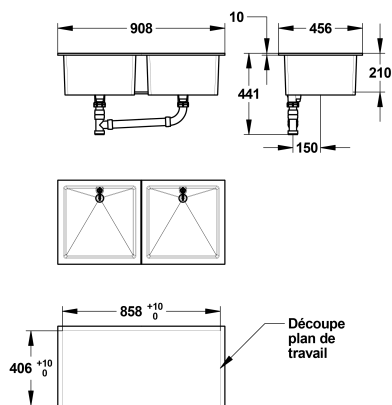

LABORATORY DRAINAGE

Double black sink with overflow 45x90 cm - 77040

Description

Double black polypropylene sink with overflow and drain 450X1200mm, wall outlet and S60x6 thread \varnothing 40mm. Total Width (A): 457mm, total length (B): 908mm. 5-year warranty against manufacturing defects. Saniserap brand double black sink 450X900mm REF: 77040 (formerly EV3 DSM N) or approved equivalent.

TECHNICAL DATASHEET

Additional Information

Product reference	77040
Previous reference	EV3 DSM N
Brand	Saniserap
Warranty	5 years
Dimension A (mm)	457
Dimension B (mm)	908
Depth (mm)	205
Lenght (mm)	90
Internal lenth (mm)	380
Special feature 1	Dual
Special feature 2	With overflow and basin waste
Special feature 3	Wall-mounted output
Special feature 4	Black
Packing	1
Connection	S60x6 thread Ø 40 mm