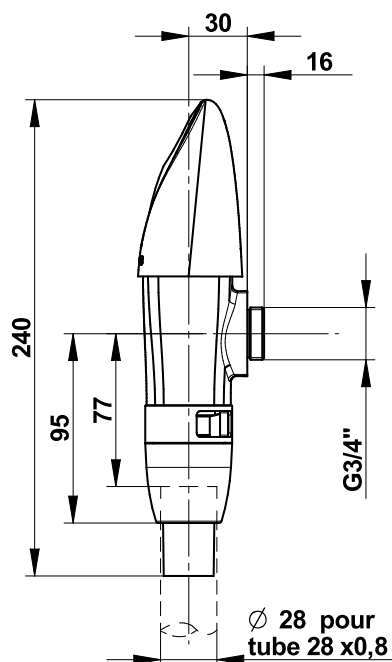

Range: Self-Closing flush valves

Ref: 14200 - PRESTO 1000 XL

> Working pressure :

- 1 to 5 bar

> Volume of water delivered :

- Adjustable from 6 to 9 l
- Anti-water-hammering design
- Automatic 1 l/s flow limiter, 1.2 to 4 bar dynamic working pressure

> Flow time :

- From 6 to 9 seconds

> Hydraulic supply :

- Right or left square M G 3/4"
- Outlet connection on flush pipe \varnothing 28 mm

> Material and colour finish :

- Chrome-plated brass body

> Security :