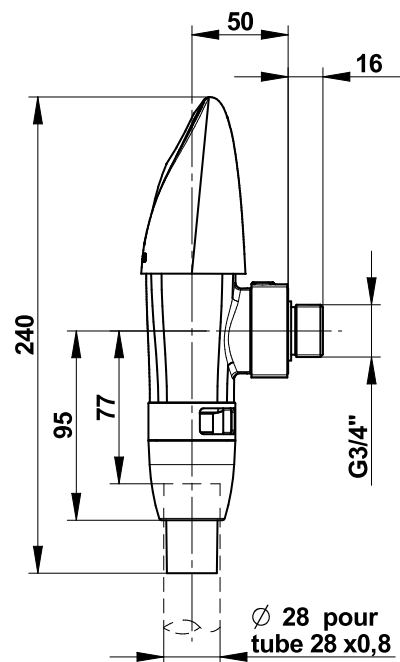

Range: Self closing flush toilet valves

Ref: 14211 - PRESTO 1000XL - ECO FLUSH 4L

> Working pressure :

- 1 to 5 bar

> Volume of water delivered :

- 2-4L adjustable
- Anti-water-hammering device
- Automatic 1 l/s flow limiter, 1.2 to 4 bar dynamic working pressure

> Flow time :

- 4 seconds \pm 1 second

> Hydraulic supply :

- Right or left square M G 3/4"
- Outlet connection on flush pipe \varnothing 28 mm

> Material and colour finish :

- Chrome-plated brass body

> Security :

- Anti-siphonic device

> Delivered with :

- 1 Ball valve
- 1 Wall plate
- Instruction manual

> Standards & approvals :

- Acoustic class II
- Brass body in accordance with EN 1982, EN 12164, EN 12165
- Molded chrome-plated body in accordance with EN 12540
- 200-hour neutral salt spray resistant (NSS) in accordance with ISO 9227