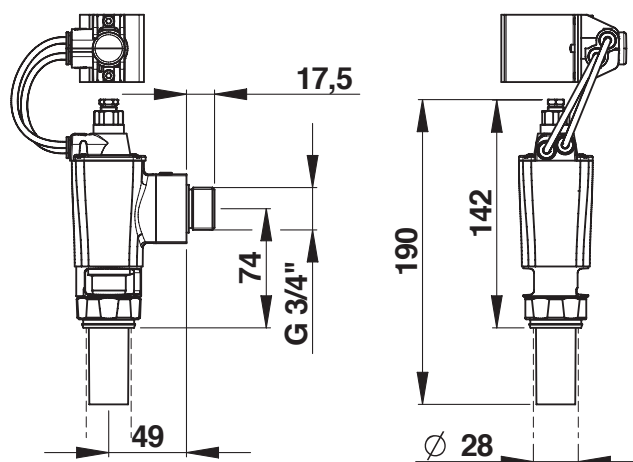

#### > Working pressure :

- 1 to 5 bar

#### > Volume of water delivered :

- Adjustable from 6 to 9 l
- Anti-water-hammering design
- Automatic 1 l/s flow limiter, 1.2 to 4 bar dynamic working pressure

#### > Hydraulic supply :

- Equerre M G 3/4" (20x27)
- Outlet connection on flush pipe  $\varnothing$  28 mm