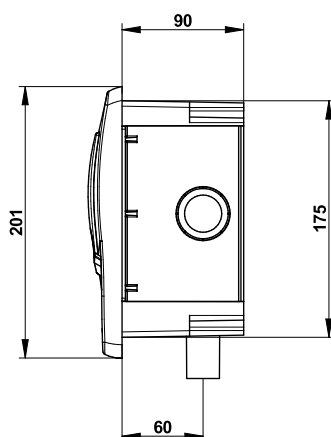

Range: Self-closing flush valves

Ref: 14250 - PRESTO 1000 XL A

> Working pressure:

- 1 to 5 bar

> Volume of water delivered:

- Adjustable from 6 to 9 l
- Anti-water-hammering design
- Automatic 1 l/s flow limiter, 1.2 to 4 bar dynamic working pressure

> Flow time:

- From 6 to 9 seconds

> Hydraulic supply:

- Right or left square M G 3/4"
- Outlet connection on flush pipe Ø 28 mm

> Material and colour finish:

- Brass body with nickel-chrome treatment
- Ivory white design front-plate

> Security:

- Anti-siphonic device
- System S® to prevent blokage in continuous flow

> Delivered with:

- 1 ABS flush mount box
- 1 metal front-plate
- 1 ball stop valve
- Instruction manual

> Standards & approvals:

- Acoustic class II
- Brass body in accordance with EN 1982, EN 12164, EN 12165
- Molded chrome-plated body in accordance with EN 12540
- 200-hour neutral salt spray resistant (NSS) in accordance with ISO 9227