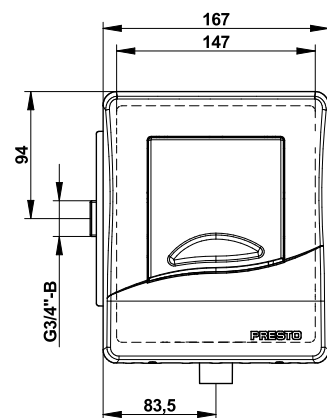

Range: Self-closing flush valves

Ref: 14250 - PRESTO 1000 XL A

> Working pressure:

- 1 to 5 bar

> Volume of water delivered:

- Adjustable from 6 to 9 l
- Anti-water-hammering design
- Automatic 1 l/s flow limiter, 1.2 to 4 bar dynamic working pressure

> Flow time:

- From 6 to 9 seconds

> Hydraulic supply:

- Right or left square M G 3/4"
- Outlet connection on flush pipe Ø 28 mm

> Material and colour finish:

- Brass body with nickel-chrome treatment
- Ivory white design front-plate

> Security:

- Anti-siphonic device
- System S® to prevent blokage in continuous flow

> Delivered with:

- 1 ABS flush mount box
- 1 metal front-plate
- 1 ball stop valve
- Instruction manual

> Standards & approvals:

- Acoustic class II
- Brass body in accordance with EN 1982, EN 12164, EN 12165
- Molded chrome-plated body in accordance with EN 12540
- 200-hour neutral salt spray resistant (NSS) in accordance with ISO 9227