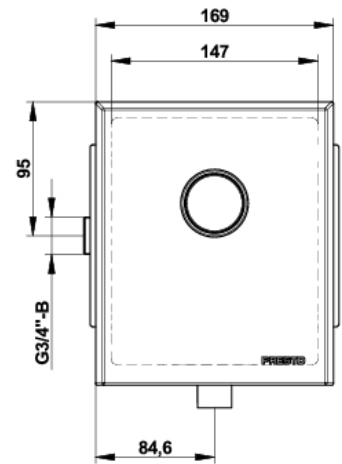

Range : Self-Closing flush valves

Ref : 14251 - PRESTO 1000 XL E

> Working pressure :

- 1 to 5 bar

> Volume of water delivered :

- Adjustable from 6 to 9 l
- Anti-water-hammering design
- Automatic 1 l/s flow limiter, 1.2 to 4 bar dynamic working pressure

> Flow time :

- From 6 to 9 seconds

> Hydraulic supply :

- Right or left square M G 3/4"
- Outlet connection on flush pipe Ø 28 mm

> Material and colour finish :

- Chrome-plated brass body
- Vandal-proof front

> Security :

- Anti-siphonic device
- Patented anti-blocking "S" system to avoid the water to flow continuously

> Delivered with :

- 1 ABS Case
- 1 Vandal-proof front (Brushed stainless steel 304L) and chrome plated brass push-button
- 1 Ball valve
- Instruction manual

> Standards & approvals :

- Acoustic class II
- Brass body in accordance with EN 1982, EN 12164, EN 12165
- Molded chrome-plated body in accordance with EN 12540
- 200-hour neutral salt spray resistant (NSS) in accordance with ISO 9227