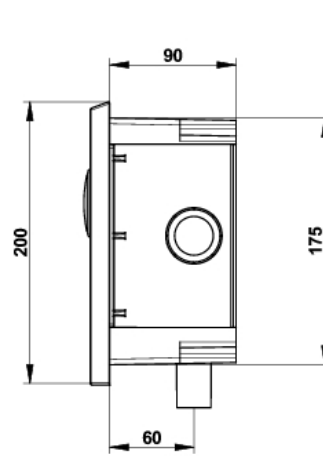

Range : Self-Closing flush valves

Ref : 14251 - PRESTO 1000 XL E

> Working pressure :

- 1 to 5 bar

> Volume of water delivered :

- Adjustable from 6 to 9 l
- Anti-water-hammering design
- Automatic 1 l/s flow limiter, 1.2 to 4 bar dynamic working pressure

> Flow time :

- From 6 to 9 seconds

> Hydraulic supply :

- Right or left square M G 3/4"
- Outlet connection on flush pipe Ø 28 mm

> Material and colour finish :

- Chrome-plated brass body
- Vandal-proof front

> Security :

- Anti-siphonic device
- Patented anti-blocking "S" system to avoid the water to flow continuously

> Delivered with :

- 1 ABS Case
- 1 Vandal-proof front (Brushed stainless steel 304L) and chrome plated brass push-button
- 1 Ball valve
- Instruction manual

> Standards & approvals :

- Acoustic class II
- Brass body in accordance with EN 1982, EN 12164, EN 12165
- Molded chrome-plated body in accordance with EN 12540
- 200-hour neutral salt spray resistant (NSS) in accordance with ISO 9227