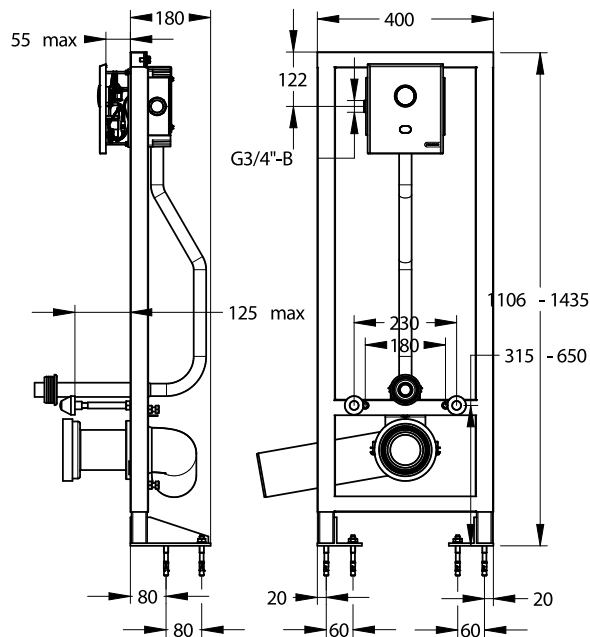

Range: SELF-SUPPORTING MOUNTING FRAME WITH DIRECT FLUSH VALVE

Ref: 18495 - Self-supporting mounting frame with PRESTO 7200XL N

> Working pressure :

- 1 to 5 bar

> Volume of water delivered (adjustable on request through PRESTO setting tool):

- Small volume: 4l (+/- 1l) Adjustable from 2 to 6l at 2.5 bar
- Large volume: 6l (+/- 1l) Adjustable from 4 to 9l at 2.5 bar
- Volume preset at +/- 1,5l on pressure range from 1,2 to 4 bar
- Anti-water-hammering device
- Automatic 1 l/s flow limiter, from 1.2 to 4 bar dynamic working pressure

> Hydraulic supply :

- On PRESTO 1000 XL tap with 3/4" (20x27) integrated stop valve
- Power supply on the right or the left side of the box

> Power supply :

- With integrated 6 V -CRP2 lithium battery type in a waterproof case

> Delivered with :

- 1 Flush valve with stop valve integrated
- 1 Brass coupling nut Male Female 3/4" (20x27)
- 1 PVC angle tube Ø 32 mm and 1 junction nozzle male 55 mm
- 1 Extended straight PE tube 100 mm with adapter sleeve for connection to the bowl
- 1 WC outlet angle PVC pipe dia. 100 mm
- Screw and dowel for toilet bowl fixing