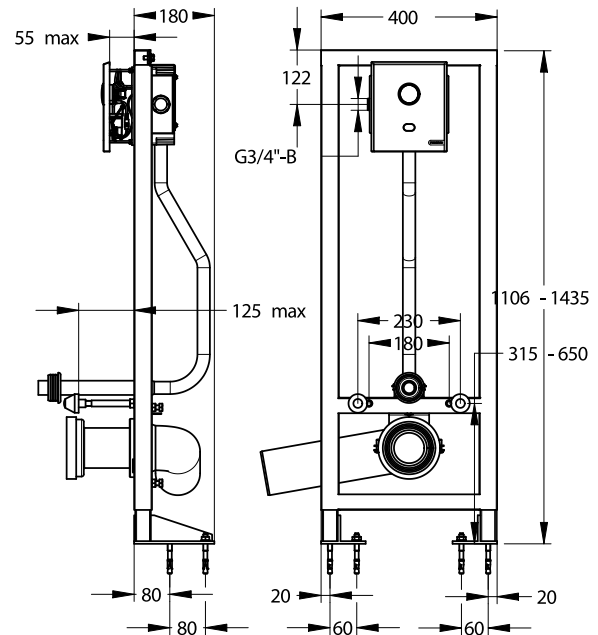

**Range:** SELF-SUPPORTING MOUNTING FRAME WITH DIRECT FLUSH VALVE

**Ref:** 18506 - Self-supporting mounting frame with PRESTO 7100 XL N 2L-4L

#### > Volume of water delivered :

- Pre-fixed at 4 liters at 2,5 bar dynamic pressure (+/-1l)
- Anti-water-hammering device
- Integrated flow regulation 1 l/s, from 1.2 to 4 bar dynamic working pressure

#### > Hydraulic supply :

- On PRESTO 1000 XL tap with 3/4" (20x27) integrated stop valve
- Outlet connection on flush pipe Ø 28 mm

#### > Delivered with :

- 1 Flush valve with stop valve integrated
- 1 Brass coupling nut Male Female 3/4" (20x27)
- 1 PVC angle tube Ø 32 mm and 1 junction nozzle male 55 mm
- 1 Extended straight PE tube 100 mm with adapter sleeve for connection to the bowl
- 1 WC outlet angle PVC pipe dia. 100 mm
- Screw and dowel for toilet bowl fixing