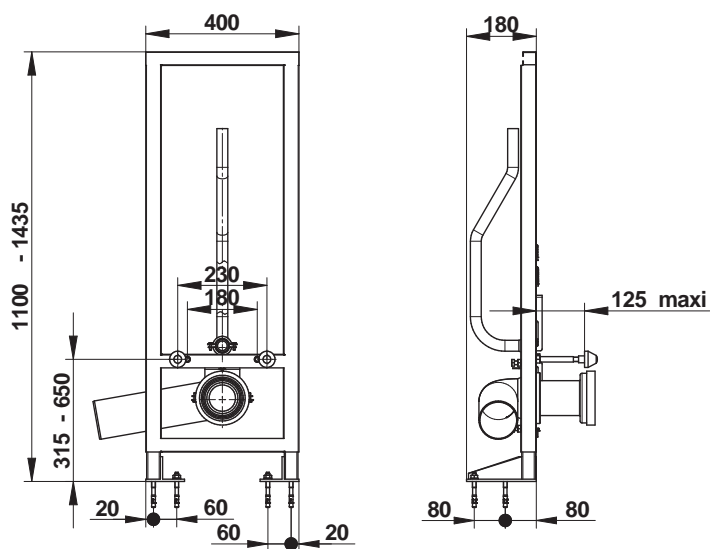

**Range:** Self-supporting mounting frame

**Ref:** 18552 - Self-supporting mounting frame for PRESTO 1000 XL

### > Description:

- Self-supporting mounting frame to use with P1000XL 14250, 14251, 14300, 14303, 14301, 55434, 55432, 55476, 55478

### > Delivered with:

- 1 PVC angle tube Ø 32 mm and 1 junction nozzle male 50mm
- 1 Extended straight PE tube 100 mm with adapter sleeve for connection to the bowl
- WC outlet angle PVC pipe dia. 100 mm
- Suitable for flushing valve
- Screw and dowel for toilet bowl fixing