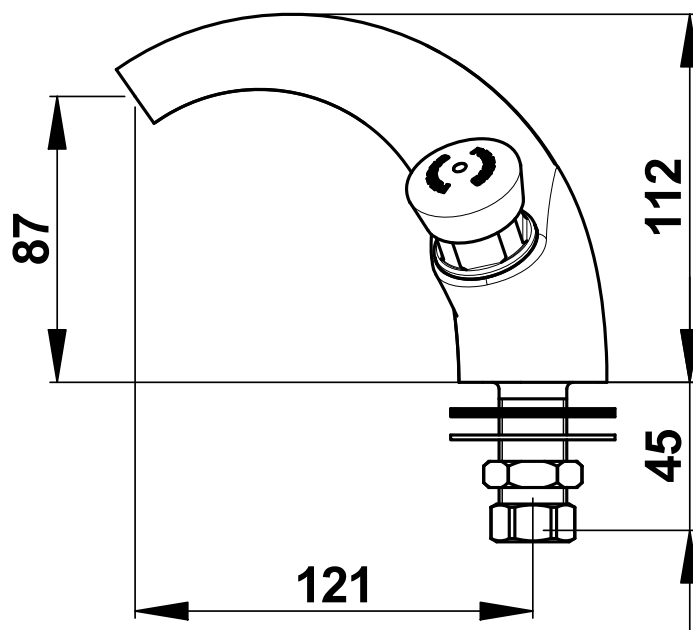

**Range:** Single deck-mounted tap  
**Ref:** 24002 - PRESTO 600 - cold water

#### > Flow :

- 3 l/min at 3 bar - 4-position flow adjustment device
- Anti-water-hammering design

#### > Hydraulic supply :

- M G 1/2" (15x21) - Cold water