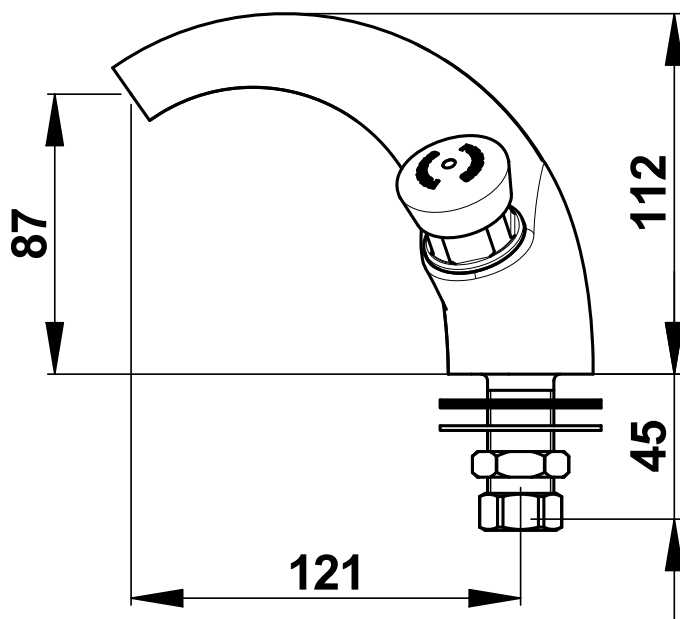

Range: Single deck-mounted tap
Ref: 24022 - PRESTO 600 - hot water

> Working pressure :

- 1 to 5 bar

> Flow :

- 3 l/min at 3 bar - 4-position flow adjustment device
- Anti-water-hammering design

> Flow time :

- 15 seconds (± 5 sec.)

> Hydraulic supply :

- M G 1/2" (15x21) - Premixed water

> Thermal resistance :

- Resistant to a temperature of 75°C for 30-minute-thermal-shocks

> Security :

- Non-turnable push button
- Non-removable, wear-proof red marker

> Delivered with :

- 1 Nut for 12x14 tube
- 1 Filter gasket
- 1 Stainless steel plain washer
- 1 Brass clamping nut
- 1 Nitrile plain washer
- Instruction manual

> Standards & approvals :

- Acoustic class II
- Brass body in accordance with EN 1982, EN 12164, EN 12165
- Molded chrome-plated body in accordance with EN 12540
- 200-hour neutral salt spray resistant (NSS) in accordance with ISO 9227