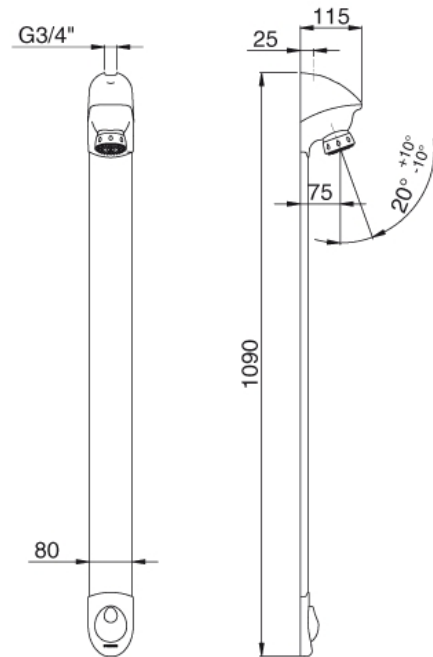

Range : Timed flow single tap for shower

Ref : 27430 - PRESTO DL 400 SE® simple tap without stop valve

> Working pressure :

- 1 to 5 bar

> Flow :

- 6 l/min at 3 bar with integrated flow limiter
- Anti-water-hammering design
- Fixed shower head with anti-limescale spikes

> Flow time :

- 30 seconds (± 5 sec.)

> Hydraulic supply :

- G 3/4" (20x27) Top water inlet
- For cold or premixed water

> Material and colour finish :

- Metal body injected molded
- Profile extruded in aluminium-magnesium-silicon alloy 6060

> Thermal resistance :

- Resistant to a temperature of 75°C for 30 minute thermal shock

> Security :

- Patented anti-blocking "S" system to avoid the water to flow continuously

> Delivered with :

- VBA screws and nylon plugs
- Filter gasket
- Instruction manual

> Standards & approvals :

- Acoustic class I
- Molded chrome-plated body in accordance with EN 12540
- 200-hour neutral salt spray resistant (NSS) in accordance with ISO 9227