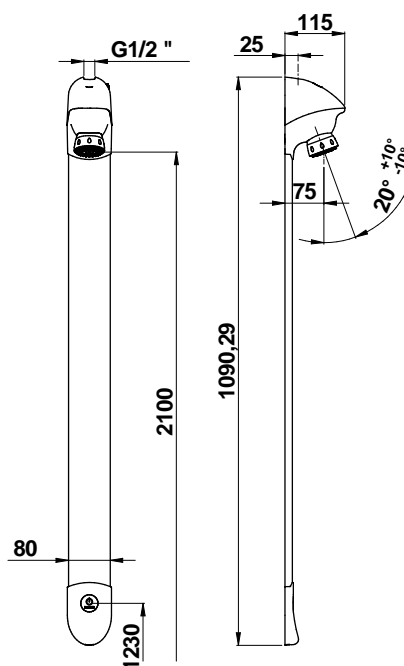

**Range:** Sensitive simple tap for shower

**Ref:** 27432 - PRESTO DL 400 E-TOUCH

#### > Working pressure :

- 1 to 5 bar

#### > Flow :

- 6 l/min at 3 bar with integrated flow limiter
- Anti-water-hammering design
- Fixed shower head with anti-limescale spikes

#### > Hydraulic supply :

- G 1/2" (15x21) Top water inlet with straight stop valve
- For cold or premixed water