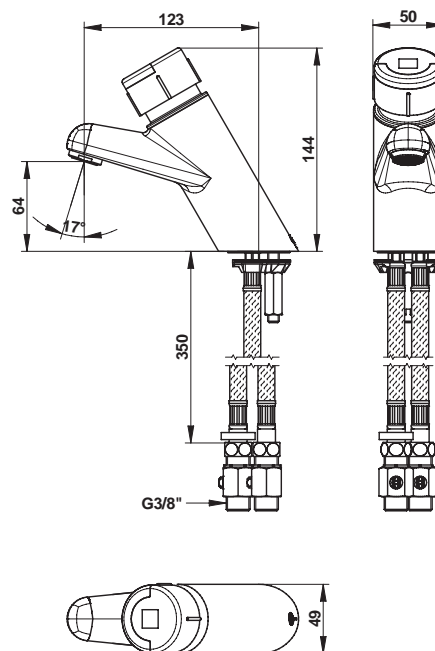

Range: PRESTO 4000S®

Ref: 28442 - Deck-mounted single control timed-flow mixer tap

> Working pressure :

- 1 to 5 bar

> Flow :

- 3l/min with integrated flow limiter
- Anti-water-hammering design
- Vandal-proof and anti-clogging spout

> Flow time :

- 15 seconds (± 5 sec.)

> Hydraulic supply :

- G 3/8" (12x17)

> Material and colour finish :

- Chrome-plated brass body
- Polyacetal black knob

> Thermal resistance :

- Resistant to a temperature of 75°C for 30-minute-thermal-shocks

> Security :

- Adjustable tamper-proof temperature limiter
- Patented anti-blocking "S" system to avoid the water to flow continuously

> Delivered with :

- 2 MM 3/8" stop valves
- 2 Filter gaskets
- 2 PEX hoses with NF check valves and nuts
- Fixing bracket
- 1 Flange gasket
- 1 Brass clamping nut