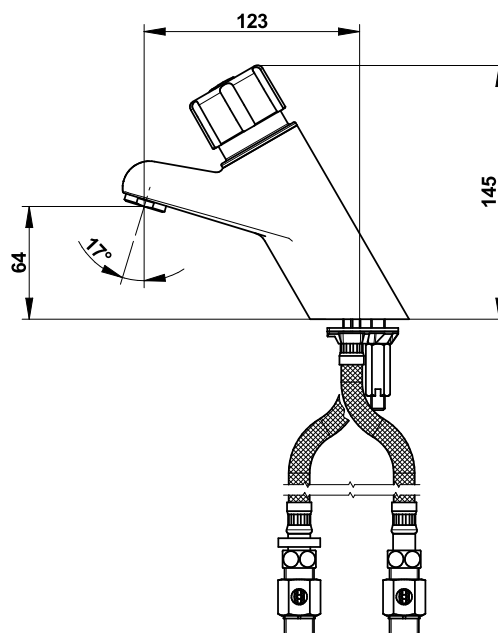

Range: Deck-mounted mixer tap

Ref: 28610 - PRESTO 4000 S single control mixer tap

> Working pressure :

- 1 to 5 bar

> Flow :

- 3 l/min with integrated flow limiter
- Anti-water-hammering design
- Vandalism proof and anti-clogging spout

> Flow time :

- 15 seconds (± 5 sec.)

> Hydraulic supply :

- G 3/8" (12x17)

> Material and colour finish :

- Chrome-plated pushbutton

> Thermal resistance :

- Resistant to a temperature of 75°C for 30-minute-thermal-shocks

> Security :

- Adjustable tamper-proof temperature limiter to prevent scalding
- Patented anti-blocking "S" system to avoid the water to flow continuously

> Delivered with :

- 2 MM 3/8" stop valves
- 2 Filter gaskets
- 2 PEX hoses with NF check valves and nuts
- Fixing bracket
- 1 Flange gasket
- 1 Brass clamping nut
- Instruction manual