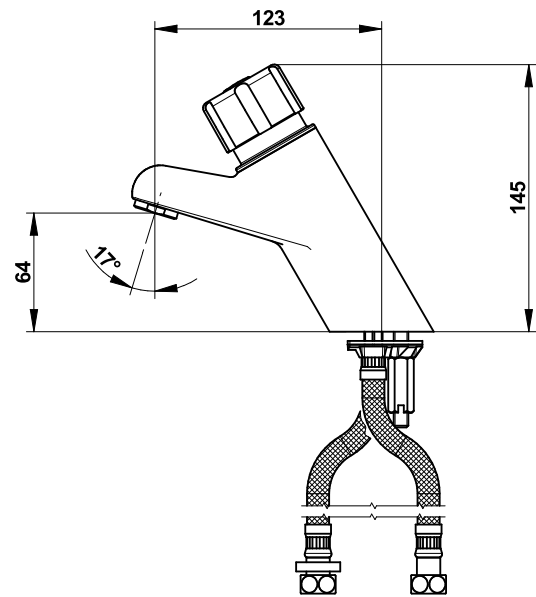

**Range :** Deck-mounted mixer tap

**Ref :** 28617 - PRESTO 4000 S single control mixer tap

#### > Flow :

- 3 l/min with integrated flow limiter
- Anti-water-hammering design
- Vandalism proof and anti-clogging spout

#### > Hydraulic supply :

- G 3/8" (12x17)