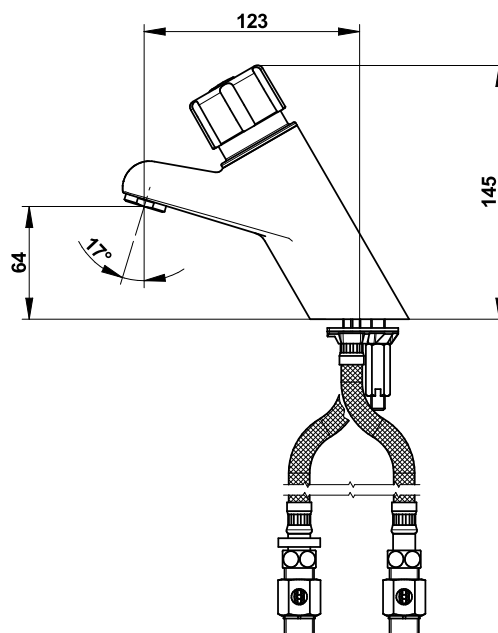

**Range:** Deck-mounted mixer tap - PRESTOGREEN RANGE

**Ref:** 28619 - PRESTO 4000 S single control mixer tap

#### > Flow :

- 1.9 l/min with integrated flow limiter sprayer
- Anti-water-hammering design
- Vandalism proof and anti-clogging spout

#### > Hydraulic supply :

- G 3/8" (12x17)