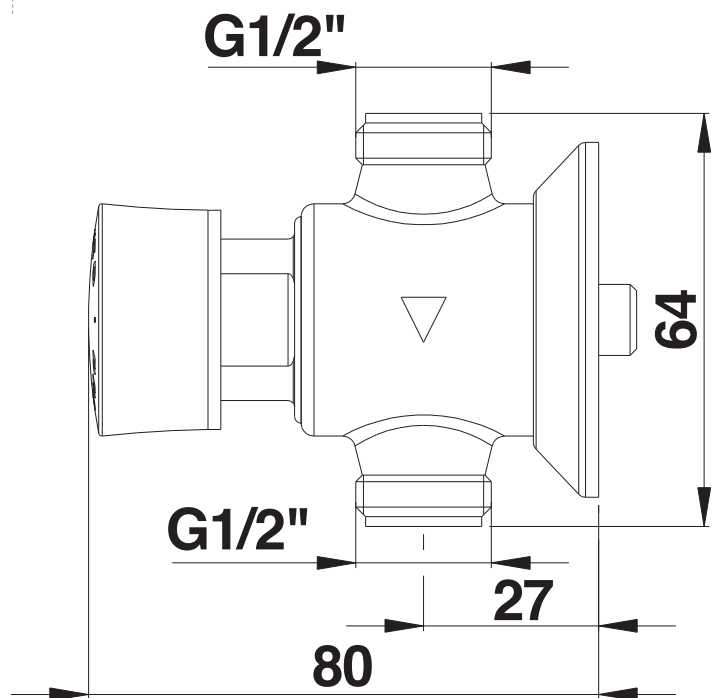

Range: PRESTO 12 NEO

Ref: 31003 - Wall-mounted exposed timed-flow urinal tap, in-line water inlet, 1 nut

> Working pressure :

- 1 to 5 bar

> Flow :

- 9l/min at 3 bar - 4 position flow adjustment device
- Anti-water-hammering design

> Flow time :

- 6 seconds (± 2 sec.)

> Hydraulic supply :

- In-line water inlet
- M G 1/2" Inlet and outlet

> Delivered with :

- 1 Flat gasket
- 1 Loose wall flange
- 1 Union nut
- 1 Instruction manual

> Standards & approvals :

- Brass body in accordance with EN 1982, EN 12164, EN 12165
- Moulded chrome-plated body in accordance with EN 12540
- 200-hour neutral salt spray resistant (NSS) in accordance with ISO 9227