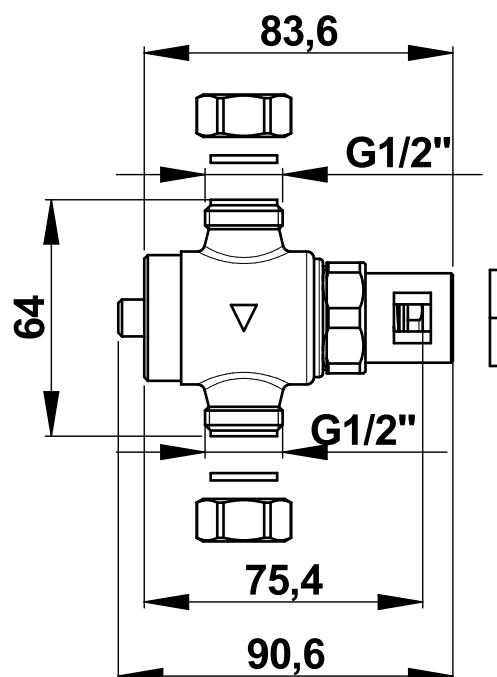

Range: Self-Closing urinal valves

Ref: 31120 - PRESTO 12 for service duct

> Working pressure :

- 1 to 5 bar

> Flow :

- 9 l/min at 1 bar - 4-positions flow adjustment device
- Anti-water-hammering design

> Flow time :

- 6 seconds (± 2 sec.)

> Hydraulic supply :

- In-line water inlet
- M G 1/2" Inlet and outlet

> Delivered with :

- 1 Flat gasket and 1 Union nut
- 1 Nut for 12x14 tube

> Standards & approvals :

- Brass body in accordance with EN 1982, EN 12164, EN 12165
- 200-hour neutral salt spray resistant (NSS) in accordance with ISO 9227