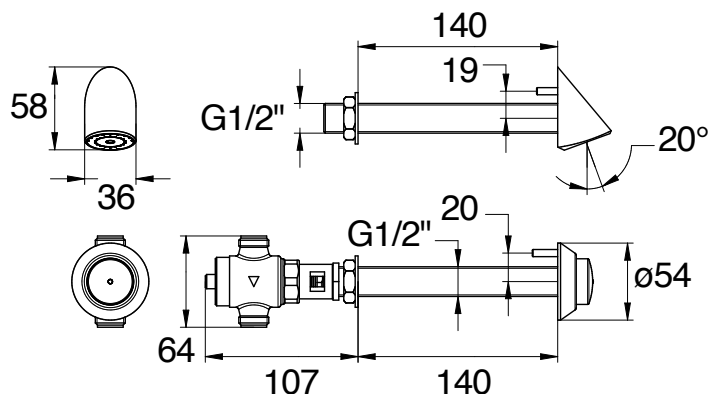

Range: Timed flow single tap for shower

Ref: 31186 - Cross-partition kit with PRESTO 512 S® - 1 to 140mm

> Working pressure :

- 1 to 5 bar

> Flow :

- 6 l/min at 3 bar - Adjustable in 4 positions
- Anti-water-hammering design

> Flow time :

- 20 seconds (+/-5 seconds)

> Hydraulic supply:

- Inlet M G 1/2" (15x21) - Hot or premixed water

> Security :

- Patented anti-blocking "S" system to avoid the water to flow continuously
- Anti-rotation and anti-vandal control knob
- Anti-rotation fixed shower head

> Delivered with:

- 1 Cross-partition control - 140mm
- 1 Tap P 512 S® for shower
- 1 Fixed Shower head
- 1 Instruction Manual

> Standards & approvals :

- Brass body in accordance with EN 1982, EN 12164, EN 12165
- 200-hour neutral salt spray resistant (NSS) in accordance with ISO 9227