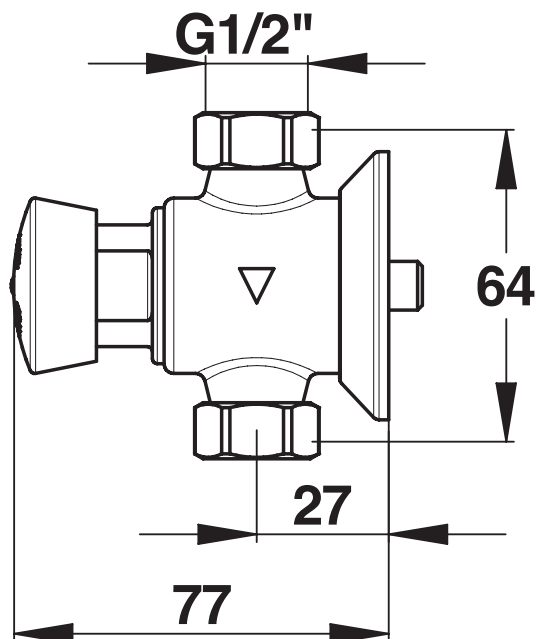

**Range:** PRESTO 12 NEO

**Ref:** 31303 - Wall-mounted exposed timed-flow urinal tap, in-line water inlet, without nut, anti-freeze

**> Working pressure :**

- 1 to 5 bar

**> Operation:**

- Purge to unscrew slightly during freezing risks to avoid water retention in the tap

**> Flow :**

- 9 l/min at 3 bar - 4 position flow adjustment device
- Anti-water-hammering design

**> Flow time :**

- 6 seconds (± 2 sec.)

**> Hydraulic supply :**

- In-line water inlet
- M G 1/2" (15x21) Inlet and outlet

**> Delivered with :**

- 1 Flat gasket
- 1 Loose wall flange
- 1 Instruction manual

**> Standards & approvals :**

- Brass body in accordance with EN 1982, EN 12164, EN 12165
- Molded chrome-plated body in accordance with EN 12540
- 200-hour neutral salt spray resistant (NSS) in accordance with ISO 9227