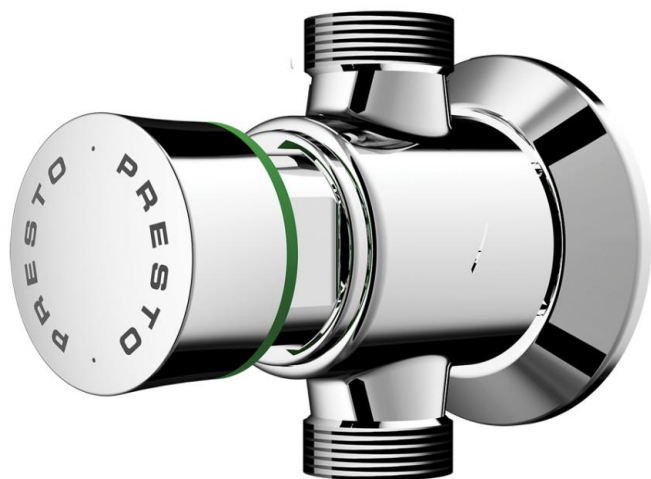

**Range:** PRESTO 12 NEO

**Ref:** 31303 - Wall-mounted exposed timed-flow urinal tap, in-line water inlet, without nut, anti-freeze

**> Working pressure :**

- 1 to 5 bar

**> Operation:**

- Purge to unscrew slightly during freezing risks to avoid water retention in the tap

**> Flow :**

- 9 l/min at 3 bar - 4 position flow adjustment device
- Anti-water-hammering design

**> Flow time :**

- 6 seconds (± 2 sec.)

**> Hydraulic supply :**

- In-line water inlet
- M G 1/2" (15x21) Inlet and outlet

**> Delivered with :**

- 1 Flat gasket
- 1 Loose wall flange
- 1 Instruction manual

**> Standards & approvals :**

- Brass body in accordance with EN 1982, EN 12164, EN 12165
- Molded chrome-plated body in accordance with EN 12540
- 200-hour neutral salt spray resistant (NSS) in accordance with ISO 9227