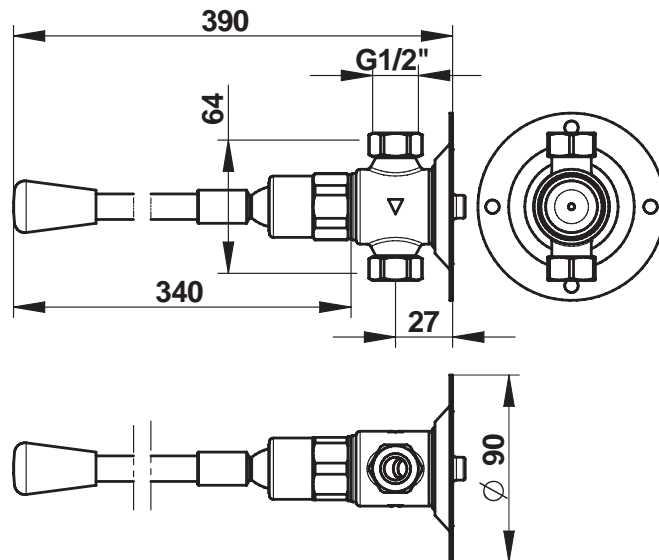

Range: Knee operated taps for washbasin
Ref: 31683 - PRESTO 712 Knee operated tap

> Working pressure :

- 1 to 5 bar

> Flow :

- 6 l/min at 3 bar - 4-positions flow adjustment device
- Anti-water-hammering design

> Flow time :

- 15 seconds (± 5 sec.)

> Operation :

- Knee operated through action on the omnidirectional control (flexible trigger)

> Hydraulic supply :

- Either with hot, cold or mixed temperature water. MG ½ (15x21) Inlet and outlet

> Thermal resistance :

- Resistant to a temperature of 75°C for 30-minute-thermal-shocks

> Security :

- Non-removable, wear-proof red or blue marker

> Delivered with :

- 1 Gasket nut
- 1 Coupling nut
- Instruction manual

> Standards & approvals :

- Brass body in accordance with EN 1982, EN 12164, EN 12165
- Molded chrome-plated body in accordance with EN 12540
- 200-hour neutral salt spray resistant (NSS) in accordance with ISO 9227
- Acoustic class II