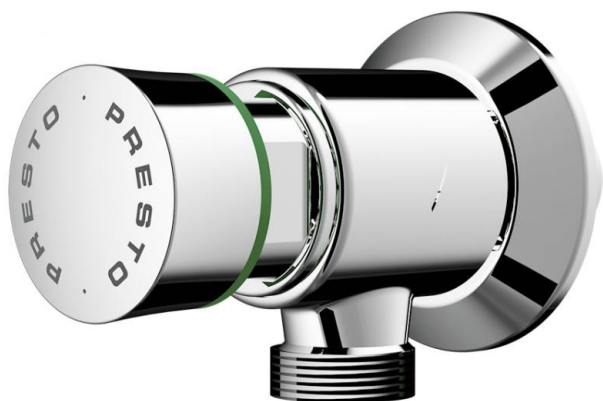

**Range:** Self-Closing urinal valves

**Ref:** 31740 - PRESTO 12 A NEO - Right-angled water inlet

#### > Working pressure :

- 1 to 5 bar

#### > Flow :

- 9 l/min at 3 bar - 4-position flow adjustment device
- Anti-water-hammering design