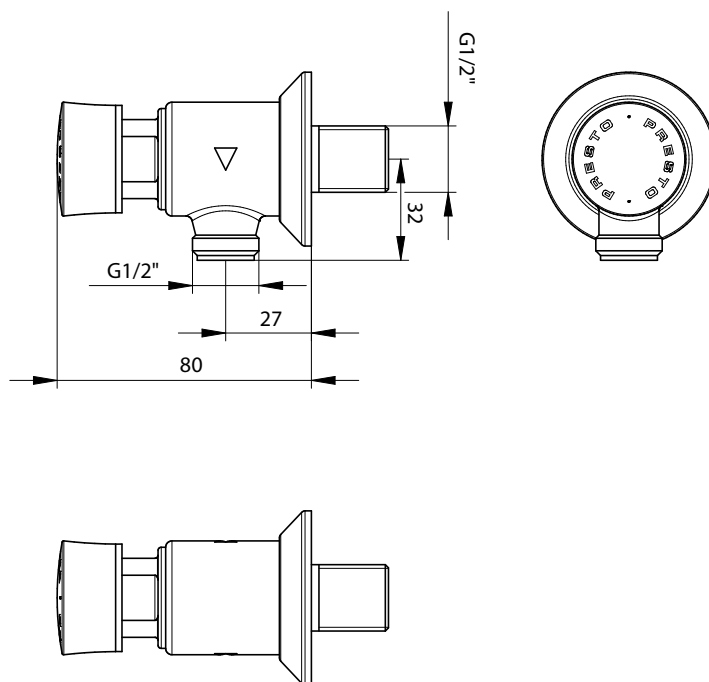

**Range:** Self-Closing urinal valves

**Ref:** 31740 - PRESTO 12 A NEO - Right-angled water inlet

#### > Working pressure :

- 1 to 5 bar

#### > Flow :

- 9 l/min at 3 bar - 4-position flow adjustment device
- Anti-water-hammering design

#### > Hydraulic supply :

- Rear water inlet
- M G 1/2" (15x21) Inlet and outlet in corner