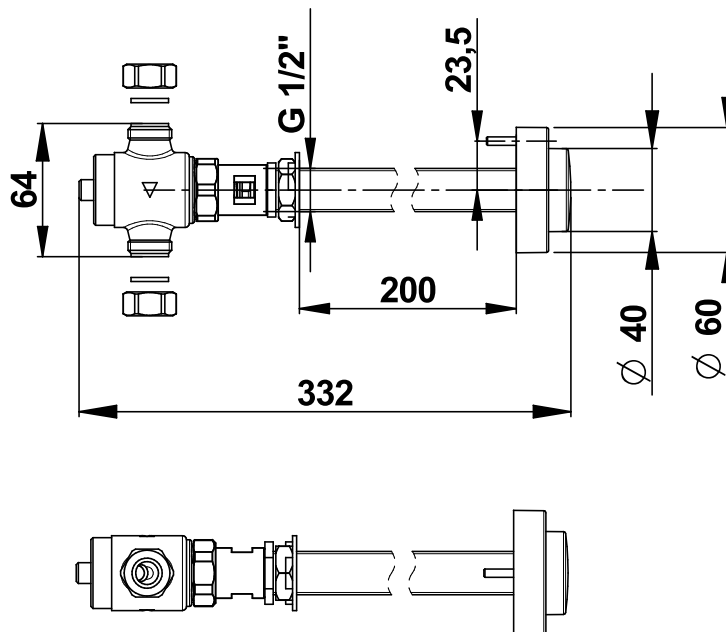

**Range:** Self-Closing urinal valves

**Ref:** 31880 - Cross-partition kit with PRESTO 12 for cross-partition control

**> Working pressure :**

- 1 to 5 bar

**> Flow :**

- 9 l/min at 3 bar - 4-position flow adjustment device
- Anti-water-hammering design

**> Flow time :**

- 6 seconds (± 2 sec.)

**> Hydraulic supply :**

- In-line water inlet
- M G 1/2" Inlet and outlet

**> Delivered with :**

- 1 Cross-partition control (15 to 300 mm thick)
- 1 Tap P 12 for urinal
- 1 Flat gasket and 1 Union nut
- 1 Nut for 12x14 tube
- Instruction manual