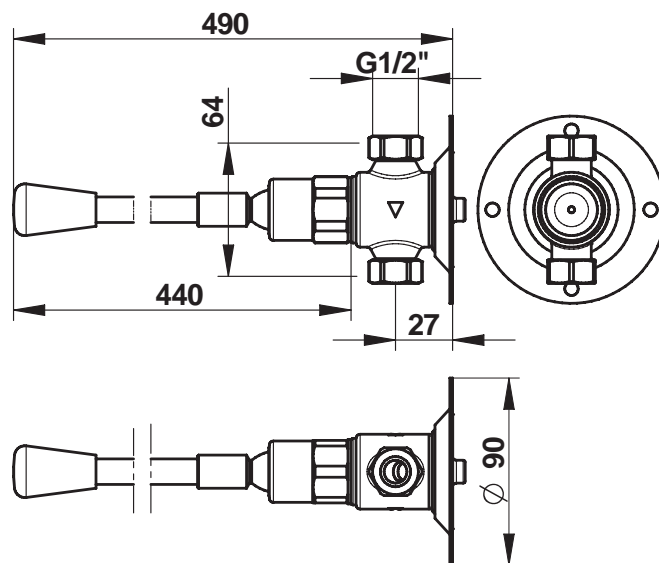

**Range:** KNEE CONTROLLED TIMED FLOW TAPWARE

**Ref:** 31919 - PRESTO 712

#### > Flow :

- 3 l/min at 3 bar - 4-positions flow adjustment device
- Anti-water-hammering design

#### > Hydraulic supply :

- Inline inlet for cold, hot or pre-mixed water
- Inlet and outlet M 1/2" (15x21)