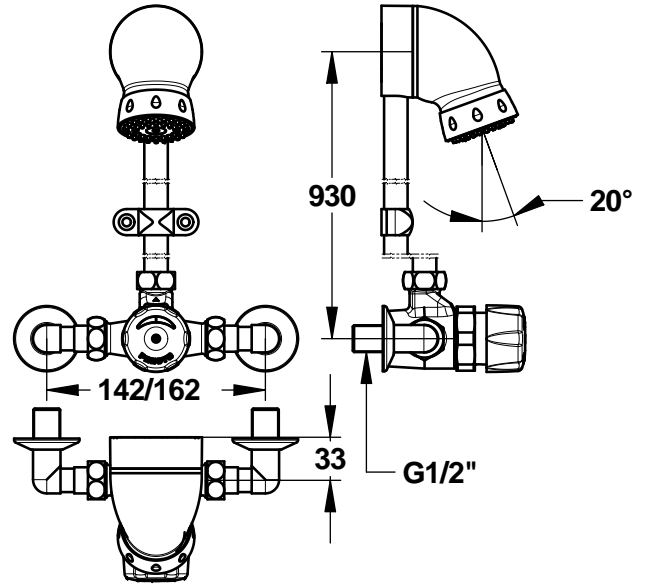

Range: Timed flow tap ware for shower

Ref: 35172 - PRESTO ALPA S - READY TO INSTALL WITH FIXED SHOWER HEAD

> Working pressure :

- 1 to 5 bar

> Flow :

- 6 l/min with integrated flow limiter
- Anti-water-hammering design

> Flow time :

- 30 seconds (- 10 / + 5 seconds)

> Hydraulic supply :

- Angled connectors F 3/4" (20x27) x M 1/2" (15x21)
- Sur mitigeur ALPA S® avec clapets anti-retour NF

> Material and colour finish :

- Chrome-plated knob

> Thermal resistance :

- Resistant to a temperature of 75°C for 30-minute-thermal-shocks

> Security :

- Adjustable tamper-proof temperature limiter
- Systeme S® interdisant le blocage en écoulement continu

> Delivered with :

- 1 shower head with anti-limescale spikes with tube and sleeve clamp
- 2 Filter gaskets
- 2 Union nuts 3/4" (20x27)
- 2 Angled connectors M 3/4" - F 1/2"

> Standards & approvals :

- Brass body in accordance with EN 1982, EN 12164, EN 12156
- Molded chrome-plated body in accordance with EN 12540
- 200-hour neutral salt spray resistant (NSS) in accordance with ISO 9227