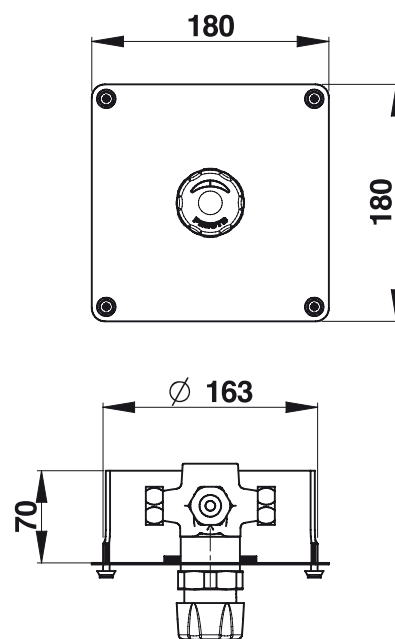

Range: Timed flow mixer tap for shower
Ref: 35941 - ALPA PRESTO mixer tap - Concealed

> Working pressure :

- 1 to 5 bar

> Flow :

- 8 l/min with integrated flow limiter
- Anti-water-hammering design

> Flow time :

- 30 seconds (- 10 / + 5 seconds)

> Hydraulic supply :

- M G 3/4" (20x27)
- NF Check valves

> Material and colour finish :

- Chrome-plated knob

> Thermal resistance :

- Resistant to a temperature of 75°C for 30-minute-thermal-shocks

> Security :

- Adjustable tamper-proof temperature limiter to prevent scalding
- Antivandalism: concealed with stainless steel plate

> Delivered with :

- 1 Flushing-mounting case
- 1 Stainless steel plate
- 2 Filter gaskets
- 3 Union nuts 3/4" (20x27)
- Instruction manual

> Standards & approvals :

- Acoustic class IB
- Brass body in accordance with EN 1982, EN 12164, EN 12156
- Molded chrome-plated body in accordance with EN 12540
- 200-hour neutral salt spray resistant (NSS) in accordance with ISO 9227