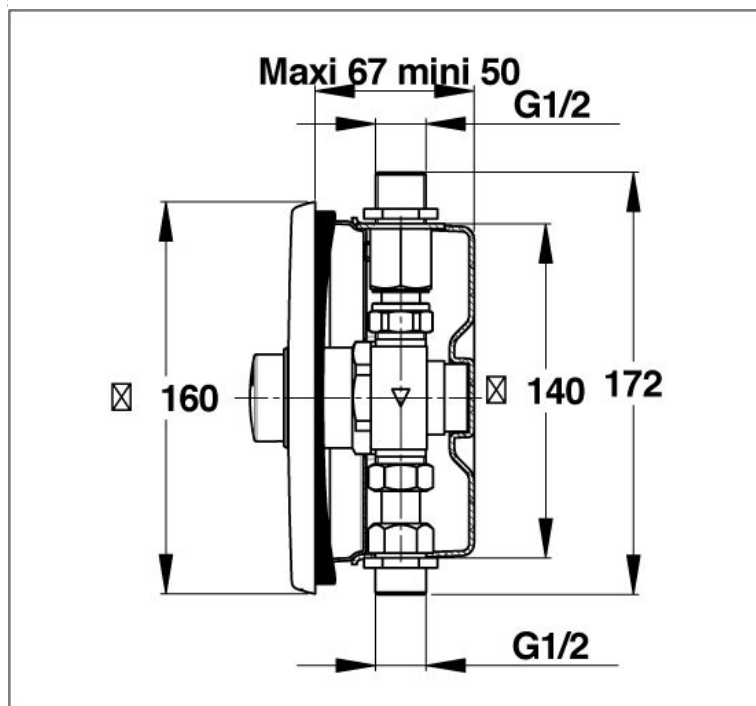

**Range :** Self-Closing urinal valves

**Ref :** 38336 - PRESTO 120 B

**> Working pressure :**

- 1 to 5 bar

**> Flow :**

- 5 l/min at 1 to 10 bar - 4-position flow adjustment device
- Anti-water-hammering design

**> Flow time :**

- 6 seconds (± 2 sec.)

**> Hydraulic supply :**

- In-line water inlet
- M G 1/2" Inlet and outlet

**> Material and colour finish :**

- 160x160 stainless steel vandal proof front, brushed finish

**> Delivered with :**

- 1 Flush-mounting case
- 1 Vandal-proof rose 160x160 (Brushed stainless steel)
- 1 Stop valve MF G 1/2" (15x21)
- 1 Douille lisse MF G 1/2" (15x21)
- Instruction manual

**> Standards & approvals :**

- Brass body in accordance with EN 1982, EN 12164, EN 12165
- Molded chrome-plated body in accordance with EN 12540
- 200-hour neutral salt spray resistant (NSS) in accordance with ISO 9227