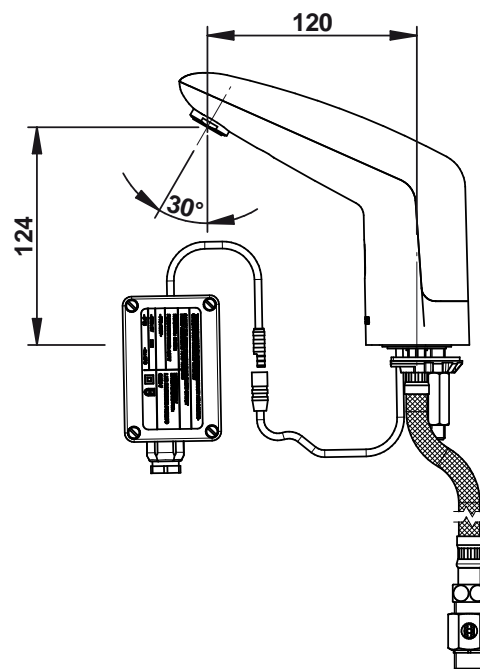

Range: PRESTO VOLTA®

Ref: 55051 - Deck-mounted single sensor tap for washbasin, adapted for healthcare

> Working pressure :

- 1 to 5 bar

> Operation:

- Starts and stops automatically by hand detection
- Sensor trigger suitable for PRM, elderly, children and disabled people

> Flow :

- 6l/min with regulated star-shaped flow straightener (to limit biofilm fixation)
- Anti-water-hammering design

> Hydraulic supply :

- F G 3/8" (12x17) hose for cold or premixed water

> Power supply :

- Mains with 230 V AC/ 7 V DC transformer in IP65 waterproof case

> Material and colour finish :

- Injected molded metal body and cover, chrome finish

> Thermal resistance :

- Resistant to a temperature of 75°C for 30-minute-thermal-shocks

> Delivered with :

- 1 Brass clamping nut
- 1 Gasket and 1 Washer
- 1 PEX Hose with revolving nut
- 1 Stop valve MM G 3/8" (12x17)
- 1 Filter gasket
- 1 Self-adhesive sticker
- 1 Instruction manual

> Standards & approvals :