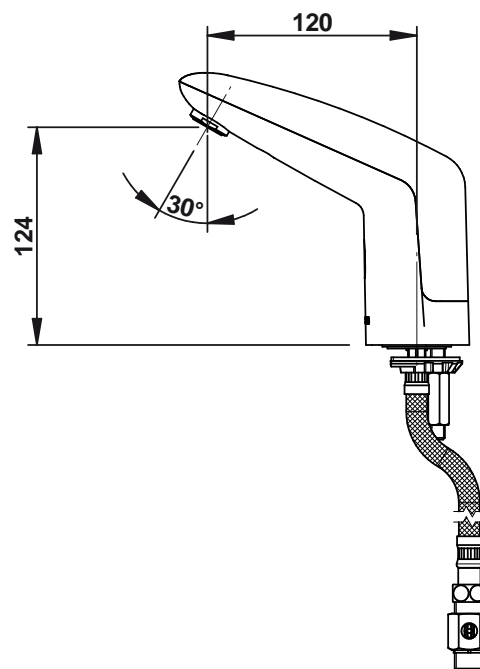

Range: PRESTO VOLTA®

Ref: 55062 - Deck-mounted single sensor tap for washbasin, adapted for healthcare

> Working pressure :

- 1 to 5 bar

> Operation:

- Starts and stops automatically by hand detection
- Sensor trigger suitable for PRM, elderly, children and disabled people

> Flow :

- 6l/min with regulated star-shaped flow straightener (to limit biofilm fixation)
- Anti-water-hammering design

> Hydraulic supply :

- F G 3/8" (12x17) hose for cold or premixed water

> Power supply :

> Delivered with :

- 1 Brass clamping nut
- 1 Gasket and 1 Washer
- 1 PEX Hose with revolving nut
- 1 Stop valve MM G 3/8" (12x17)
- 1 Filter gasket
- 1 Self-adhesive sticker
- 1 Instruction manual

> Standards & approvals :