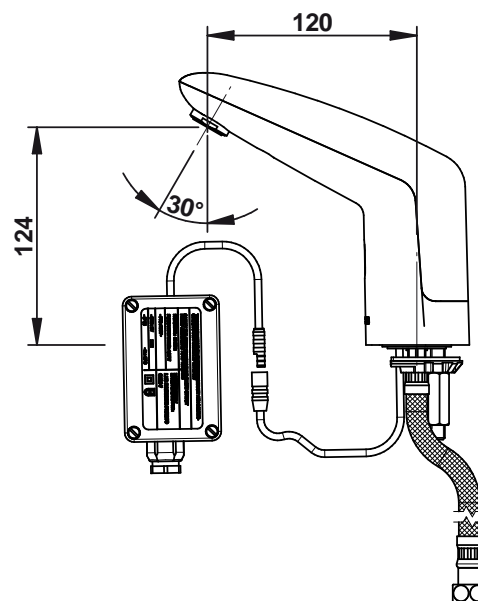

Range: Single deck-mounted sensor tap

Ref: 55081 - PRESTO VOLTA

> Working pressure :

- 1 to 5 bar

> Flow :

- 3 l/min with integrated flow limiter
- High quality anti-limescale aerator
- Anti-water-hammering design

> Hydraulic supply :

- G 3/8" (12x17) - Cold or premixed water

> Power supply :

- 230 VAC/7 VDC transformer in IP65 waterproof case

> Material and colour finish :

- Injected molded metal body and cover

> Thermal resistance :

- 1 Brass clamping nut
- 1 Gasket and 1 Washer
- 1 Hose with revolving nut
- 1 Filter gasket
- 1 Self-adhesive sticker
- Instruction manual

> Standards & approvals :

- Molded chrome-plated body in accordance with EN 12540
- 200-hour neutral salt spray resistant (NSS) in accordance with ISO 9227