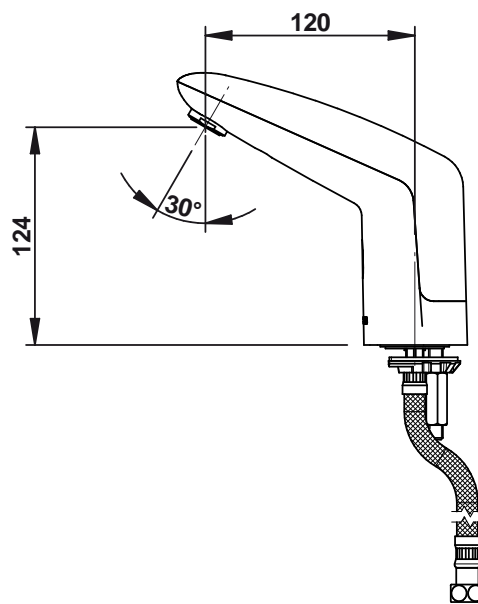

**Range:** Single deck-mounted sensor tap

**Ref:** 55083 - PRESTO VOLTA

**> Working pressure :**

- 1 to 5 bar

**> Flow :**

- 3 l/min with integrated flow limiter
- High quality anti-limescale aerator
- Anti-water-hammering design

**> Hydraulic supply :**

- G 3/8" (12x17) - Cold or premixed water

**> Power supply :**

- Integrated 6V CRP2 lithium battery

**> Material and colour finish :**

- Injected molded metal body and cover

**> Thermal resistance :**

- 1 Brass clamping nut
- 1 Gasket and 1 Washer
- 1 Hose with revolving nut
- 1 Filter gasket
- 1 Self-adhesive sticker
- Instruction manual

**> Standards & approvals :**

- Molded chrome-plated body in accordance with EN 12540
- 200-hour neutral salt spray resistant (NSS) in accordance with ISO 9227