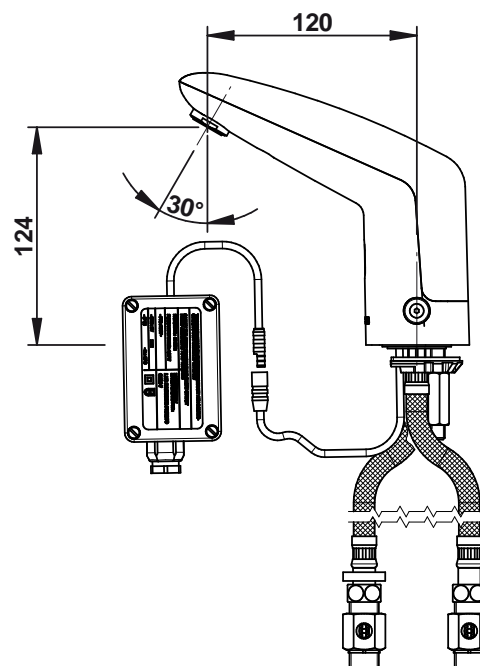

Range: PRESTO VOLTA®

Ref: 55153 - Deck-mounted mixer sensor tap without lever for washbasin, adapted for healthcare

> Working pressure :

- 1 to 5 bar

> Operation:

- Starts and stops automatically by hand detection
- Sensor trigger suitable for PRM, elderly, children and disabled people

> Flow :

- 6l/min with regulated star-shaped flow straightener (to limit biofilm fixation)
- Anti-water-hammering design

> Hydraulic supply :

- F G 3/8" (12x17) hoses

> Power supply :

- Mains with 230 V AC / 7 V DC transformer in IP65 waterproof case

> Material and colour finish :

- Injected molded metal body and cover, chrome finish

> Thermal resistance :

- Resistant to a temperature of 75°C for 30-minute-thermal-shocks

> Security :

- Anti-overflow security time set to 30 seconds preventing the water to flow continuously
- Automatic shutdown of solenoid valve in case of power failure or sensor damage
- Hygienic duty flush of 30 sec every 72h after last use
- Fixed delivered water temperature with temperature stop adjustable only by the manager (not accessible to users)

> Delivered with :

- 1 Brass clamping nut
- 1 Gasket and 1 Washer
- 2 PEX Hoses with revolving nuts and NF check valves
- 2 MM G 3/8" (12x17) Stop valves
- 2 Filter gaskets
- 1 Self-adhesive sticker
- 1 Instruction manual