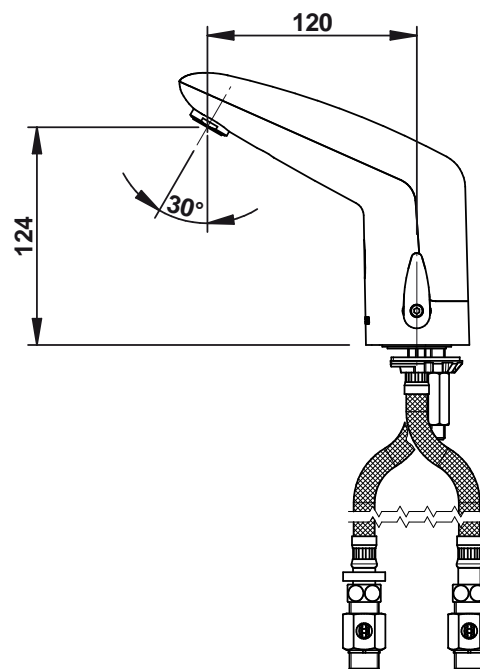

Range: PRESTO VOLTA®

Ref: 55162 - Deck-mounted mixer sensor tap for washbasin, adapted for healthcare

> Working pressure :

- 1 to 5 bar

> Operation:

- Starts and stops automatically by hand detection
- Sensor trigger suitable for PRM, elderly, children and disabled people

> Flow :

- 6l/min with regulated star-shaped flow straightener (to limit biofilm fixation)
- Anti-water-hammering design

> Hydraulic supply :

- F G 3/8" (12x17) hoses

> Power supply :

- Integrated 6V CRP2 lithium battery

> Delivered with :

- 1 Brass clamping nut
- 1 Gasket and 1 Washer
- 2 PEX Hoses with revolving nuts and NF check valves
- 2 MM G 3/8" (12x17) Stop valves
- 2 Filter gaskets
- 1 Self-adhesive sticker
- 1 Instruction manual