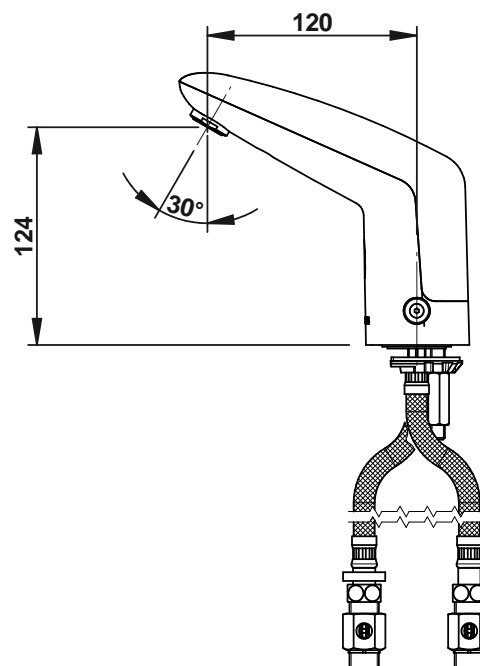

Range: PRESTO VOLTA®

Ref: 55164 - Deck-mounted mixer sensor tap without lever for washbasin, adapted for healthcare

> Working pressure :

- 1 to 5 bar

> Operation:

- Starts and stops automatically by hand detection
- Sensor trigger suitable for PRM, elderly, children and disabled people

> Flow :

- 6l/min with regulated star-shaped flow straightener (to limit biofilm fixation)
- Anti-water-hammering design

> Hydraulic supply :

- F G 3/8" (12x17) hoses

> Power supply :

- Integrated 6V CRP2 lithium battery

> Delivered with :

- 1 Brass clamping nut
- 1 Gasket and 1 Washer
- 2 PEX Hoses with revolving nuts and NF check valves
- 2 MM G 3/8" (12x17) Stop valves
- 2 Filter gaskets
- 1 Self-adhesive sticker
- 1 Instruction manual