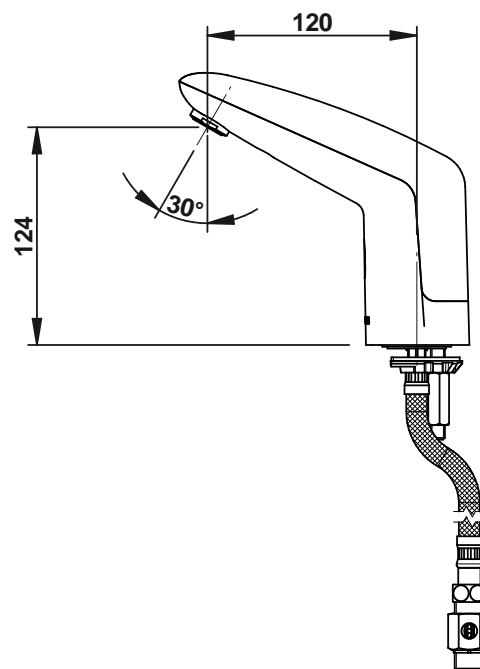

Range: Single deck-mounted sensor tap - PRESTOGREEN RANGE

Ref: 55251 - PRESTO VOLTA Single - 1,33 L/mn - Prestogreen

> Working pressure :

- 1 to 5 bar

> Flow :

- 1,33 l/min with integrated flow limiter sprayer (0,35Gpm)
- High quality anti-limescale aerator
- Anti-water-hammering design

> Hydraulic supply :

- G 3/8" (12x17) - Cold or premixed water

> Power supply :

- Integrated 6V CRP2 lithium battery

> Material and colour finish :

- Injected molded metal body and cover

> Thermal resistance :

- Resistant to a temperature of 75°C for 30-minute-thermal-shocks

> Security :

- Anti-overflow security time: 30 seconds
- Anti-blocking system preventing the water to flow continuously

> Delivered with :

- 1 Brass clamping nut
- 1 Gasket and 1 Washer
- 1 Hose with revolving nut
- 1 Stop valve MM G 3/8" (12x17)
- 1 Filter gasket
- 1 Self-adhesive sticker
- Instruction manual

> Standards & approvals :

- Molded chrome-plated body in accordance with EN 12540
- 200-hour neutral salt spray resistant (NSS) in accordance with ISO 9227