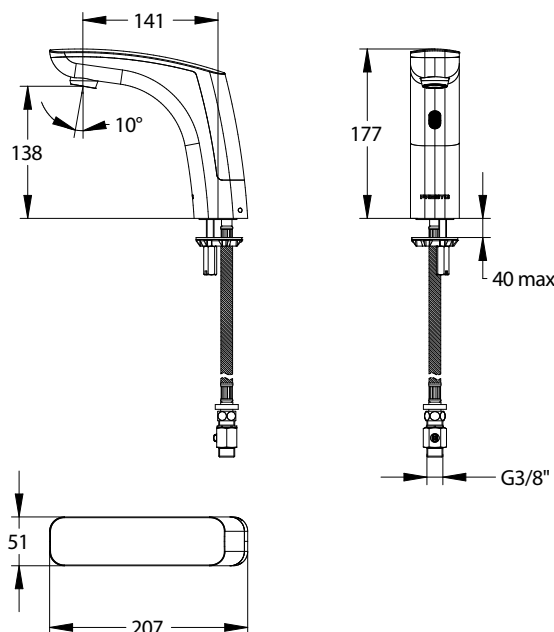

Range: PRESTO NOVA®

Ref: 55395 - Deck-mounted sensor single tap, 1.9l/min, battery, with stop valve

> Working pressure :

- 1 to 5 bar

> Function:

- Starts and stops automatically by hand detection
- Sensor trigger suitable for PRM, elderly, children and disabled people

> Flow:

- 1.9l/min at 3 bar with integrated regulated flow spray

> Hydraulic supply:

- F G 3/8" (12x17) hose for cold or premixed water

> Power supply :

- Integrated 6V CRP2 lithium battery in a waterproof case

> Delivered with :

- 1 Brass clamping nut
- 1 Gasket and 1 Washer
- 1 PEX hose with revolving nut and NF check valve
- 1 Stop valve MM G3/8" (13x17)
- 1 Filter gasket
- 1 Self-adhesive sticker
- 1 Instruction manual