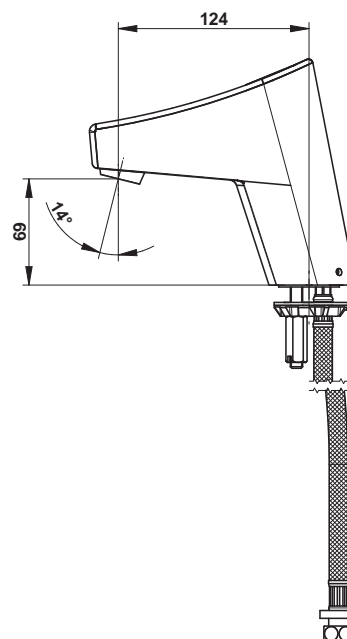

**Range:** Washbasin sensitive simple tap  
**Ref:** 56632 - PRESTO TOUCH® deck mounted

#### > Hydraulic supply :

- G 3/8" (12x17) - cold, hot or premixed water