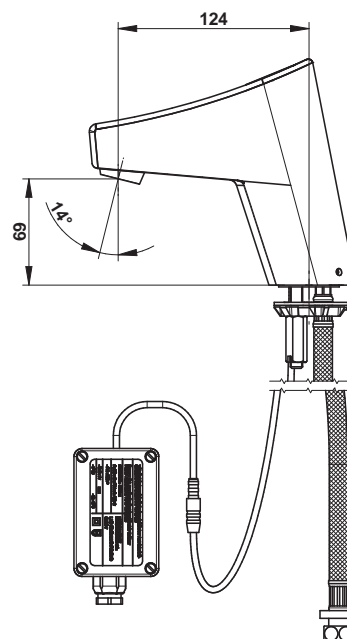

**Range:** Washbasin sensitive simple tap  
**Ref:** 56634 - PRESTO TOUCH® deck mounted

#### > Working pressure :

- 1 to 5 bar

#### > Hydraulic supply :

- G 3/8" (12x17) - cold, hot or premixed water