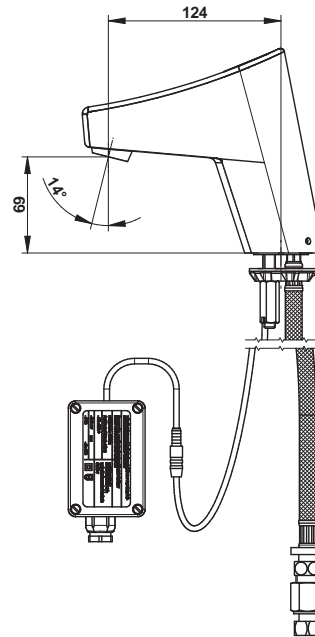

Range: Washbasin sensitive simple tap
Ref: 56635 - PRESTO TOUCH® deck mounted

> Working pressure :

- 1 to 5 bar

> Flow :

- 3l/min with integrated flow limiter
- High quality anti-limescale aerator
- Anti-water-hammering design

> Flow time :

- 6 seconds (Adjustable from 1 s to 5 min) and Start/Stop function
- Duration and frequency of the "duty flush" function adjustable

> Hydraulic supply :

- G 3/8" (12x17) - cold, hot or premixed water

> Power supply :

- 230 VAC/7 VDC transformer in IP65 waterproof case

> Material and colour finish :

- Chrome-plated metal alloy components
- Injected molded metal body and cover

> Thermal resistance :

- Resistant to a temperature of 75°C for 30-minute-thermal-shocks

> Security :

- Automatic shutdown of solenoid valve in case of power failure

> Delivered with :

- 1 PEX Hose Flexible with 3/8" Female Nut (12x17) and NF certified non return valve
- 1 strainer within a brass socket
- 1 straight stop valve G 3/8" (12x17)
- 1 Fixing bracket
- 1 Flange gasket
- 1 Fastening nut
- Instruction manual

> Standards & approvals :

- Molded chrome-plated body in accordance with EN 12540
- 200-hour neutral salt spray resistant (NSS) in accordance with ISO 9227