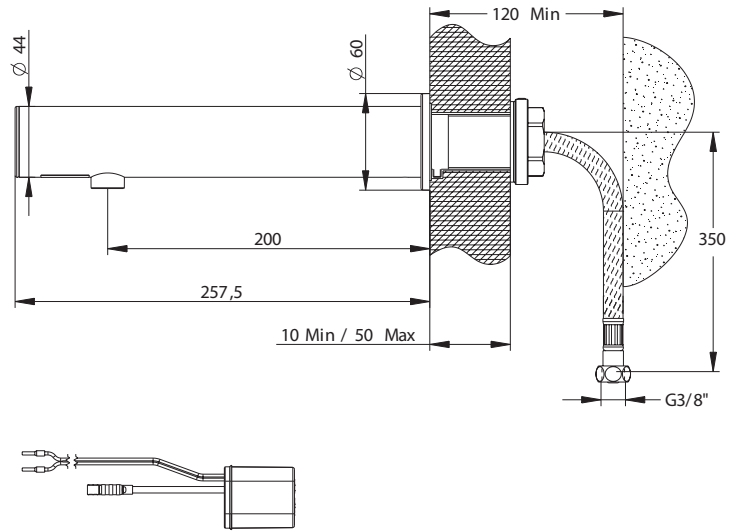

Range: PRESTO LINEA®

Ref: 57116 - Wall-mounted single sensor tap, cross-partition, Mains 12-24V, 1,9l/min without stop valve Chrome

> Working pressure

- 1 to 5 bar

> Function

- Starts and stops automatically by hand detection
- Sensor trigger suitable for PRM, elderly, children and disabled people

> Flow

- 1.9l/min at 3 bar with integrated regulated flow spray

> Hydraulic supply

- F G 3/8" (12x17) hose - Cold or premixed water

> Power supply

- Mains-operated without transformer for low voltage power supply (12-24V AC/DC) in IP65 waterproof external case
- Compatible with non-provided transformer 230V AC / 12-24V AC/DC : Réf. 90464 / 90711/ 90610 / 90685 / 90704 / 90686

> Materials & finish

- External brass body. Chrome Finish
- Molded metal cover. Chrome Finish

> Thermal resistance :

- Resistant to a temperature of 75°C for 30-minute-thermal-shocks

> Security :

- Anti-overflow security time set to 30 seconds preventing the water to flow continuously
- Automatic shutdown of solenoid valve in case of power failure or sensor damage
- Duty flush 30 sec every 24h after last use (adjustable flow time and frequency with PRESTOCOM toolkit: <https://www.presto.fr/apropos/prestocom/>)
- Smooth inner body for limiting biofilm binding and bacterial development

> Installation

- Recommended installation height : 30 cm above the bottom of the washbasin

> Delivered with:

- 1 Brass clamping nut, 1 Gasket and 1 Washer
- 1 Wall rose
- 1 PEX Hoses with revolving nut and filter gasket
- 1 Self-adhesive sticker
- 1 extension cord 1m for power supply
- 1 Instruction manual