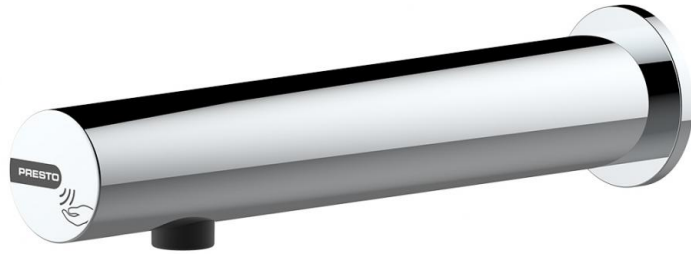

Range: PRESTO LINEA®

Ref: 57116 - Wall-mounted single sensor tap, cross-partition, Mains 12-24V, 1,9l/min without stop valve Chrome

> Working pressure

- 1 to 5 bar

> Function

- Starts and stops automatically by hand detection
- Sensor trigger suitable for PRM, elderly, children and disabled people

> Flow

- 1.9l/min at 3 bar with integrated regulated flow spray

> Hydraulic supply

- F G 3/8" (12x17) hose - Cold or premixed water

> Power supply

- Mains-operated without transformer for low voltage power supply (12-24V AC/DC) in IP65 waterproof external case
- Compatible with non-provided transformer 230V AC / 12-24V AC/DC : Réf. 90464 / 90711/ 90610 / 90685 / 90704 / 90686

> Materials & finish

- External brass body. Chrome Finish
- Molded metal cover. Chrome Finish

> Thermal resistance :

- Resistant to a temperature of 75°C for 30-minute-thermal-shocks

> Security :

- Anti-overflow security time set to 30 seconds preventing the water to flow continuously
- Automatic shutdown of solenoid valve in case of power failure or sensor damage
- Duty flush 30 sec every 24h after last use (adjustable flow time and frequency with PRESTOCOM toolkit: <https://www.presto.fr/apropos/prestocom/>)
- Smooth inner body for limiting biofilm binding and bacterial development

> Installation

- Recommended installation height : 30 cm above the bottom of the washbasin

> Delivered with:

- 1 Brass clamping nut, 1 Gasket and 1 Washer
- 1 Wall rose
- 1 PEX Hoses with revolving nut and filter gasket
- 1 Self-adhesive sticker
- 1 extension cord 1m for power supply
- 1 Instruction manual