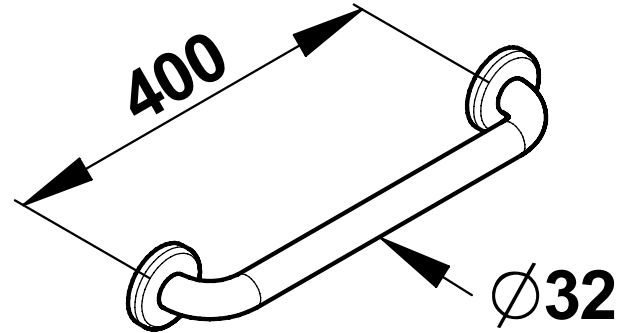

**Range:** Grab bars and support rail

**Ref:** 60313 - Support rail - 32 mm diameter

#### > Dimensions:

- Diameter: 32 mm
- Length: 400 mm

#### > Delivered with:

- 304 stainless steel clip-on rosettes for concealing fastening screws