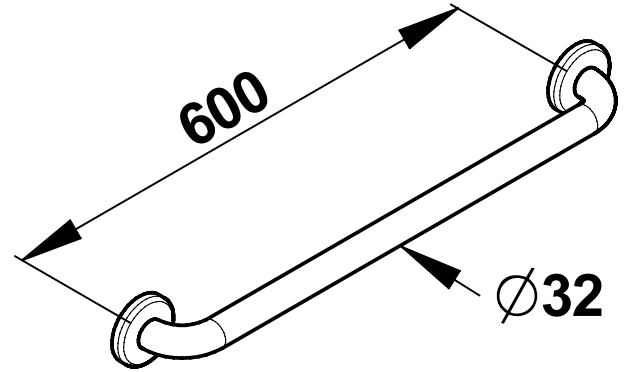

**Range:** Grab bars and support rail

**Ref:** 60317 - Support rail - 32 mm diameter

**> Dimensions:**

- Diameter: 32 mm
- Length: 600 mm

**> Material and finish color:**

- 304 stainless steel tube
- 304 stainless steel fastening plate welded
- Brushed polished finish

**> Delivered with:**

- 304 stainless steel clip-on rosettes for concealing fastening screws

**> Standards / Approvals:**

- Resistance to neutral salt spray (NSS): 200 h according to NF ISO 9227