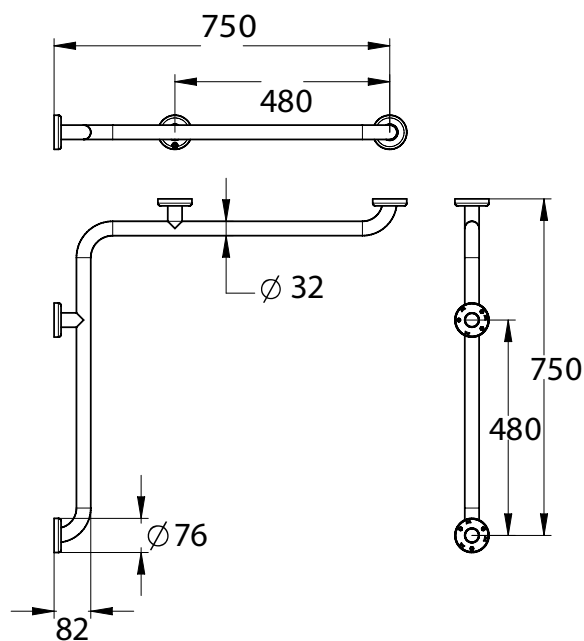

Range: Grab bars and support rail

Ref: 60328 - Corner bar for shower seat diameter 32 mm

> Dimensions:

- Diameter: 32 mm
- Length: 750x750 mm

> Material and finish color:

- 304 brushed stainless steel

> Delivered with :

- Stainless steel escutcheons for concealing fixing screws

> Standards / Approvals:

- Resistance to neutral salt spray (NSS): 200 h according to NF ISO 9227